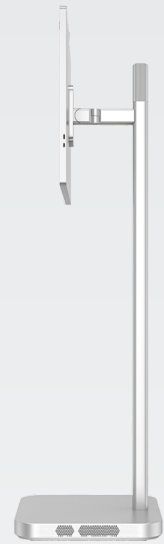

Side

Packing information

Size	Packing size W×H×D(mm)	Net Weight (KG)	Gross Weight (KG)	QTY of containers(pcs) 20'GP/40'GP/40'HQ
32"UHD	1367×570×230	17.15	23.20	164/336/336